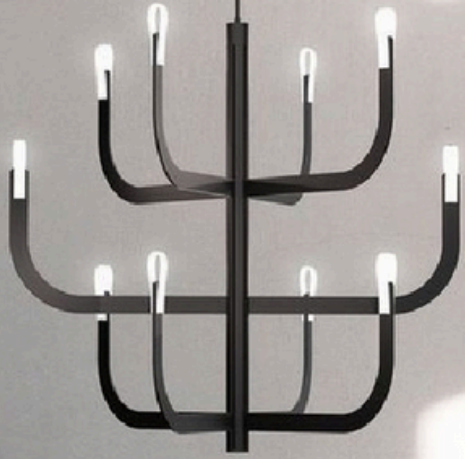

# Chandelier luxury

MAKE YOUR LIGHTING  
ENVIRONMENT BETTER

---

MOON LIGHT

P0075-9A

---

# MOON LIGHT

C0698-600A

max 197"

max 500 cm

21.2"

54 cm

Ø 36.2"

Ø 92 cm