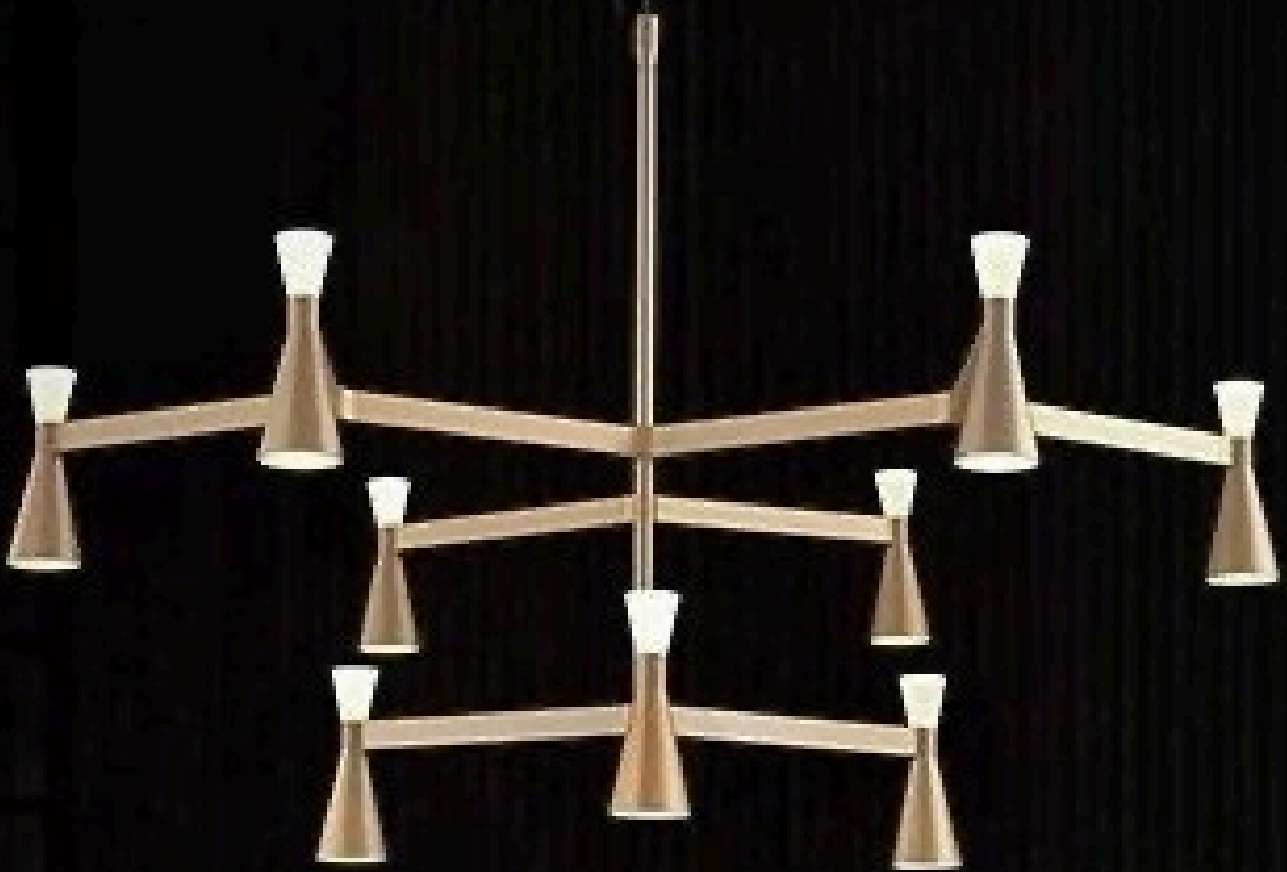

Chandelier luxury

MAKE YOUR LIGHTING
ENVIRONMENT BETTER

MOON LIGHT

P0075-9A