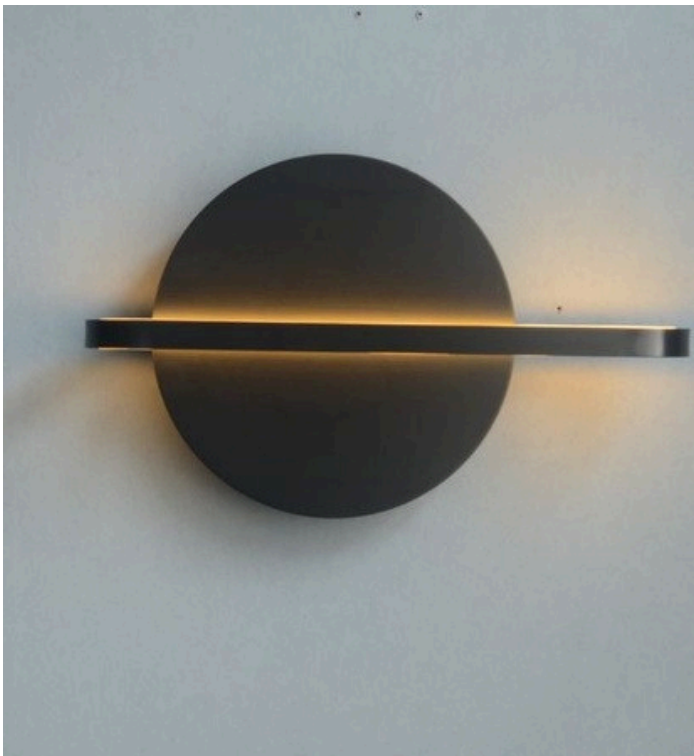

# LWA0358-400A

A perfect blend of elegance and functionality, this wall light enhances your hallway's ambiance.

---

---

---

DIFFERENT  
**STYLE**

Light can turn a simple design into a masterpiece. Never underestimate its power!

P0194-1000A

LWA803

LWA0258-500B

LWA0354-A