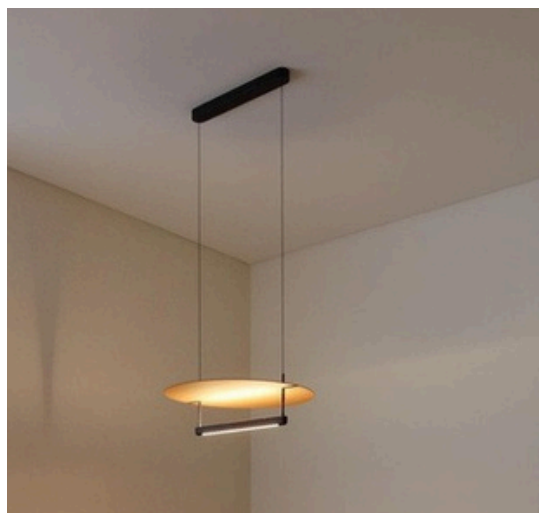

# LWA0358-400A

A perfect blend of elegance and functionality, this wall light enhances your hallway's ambiance.

---

# MOON LIGHT

C0698-600A

---

MOON  
LIGHT

D00119-YL

D01660-YL

P0334-5B

D01673-YL